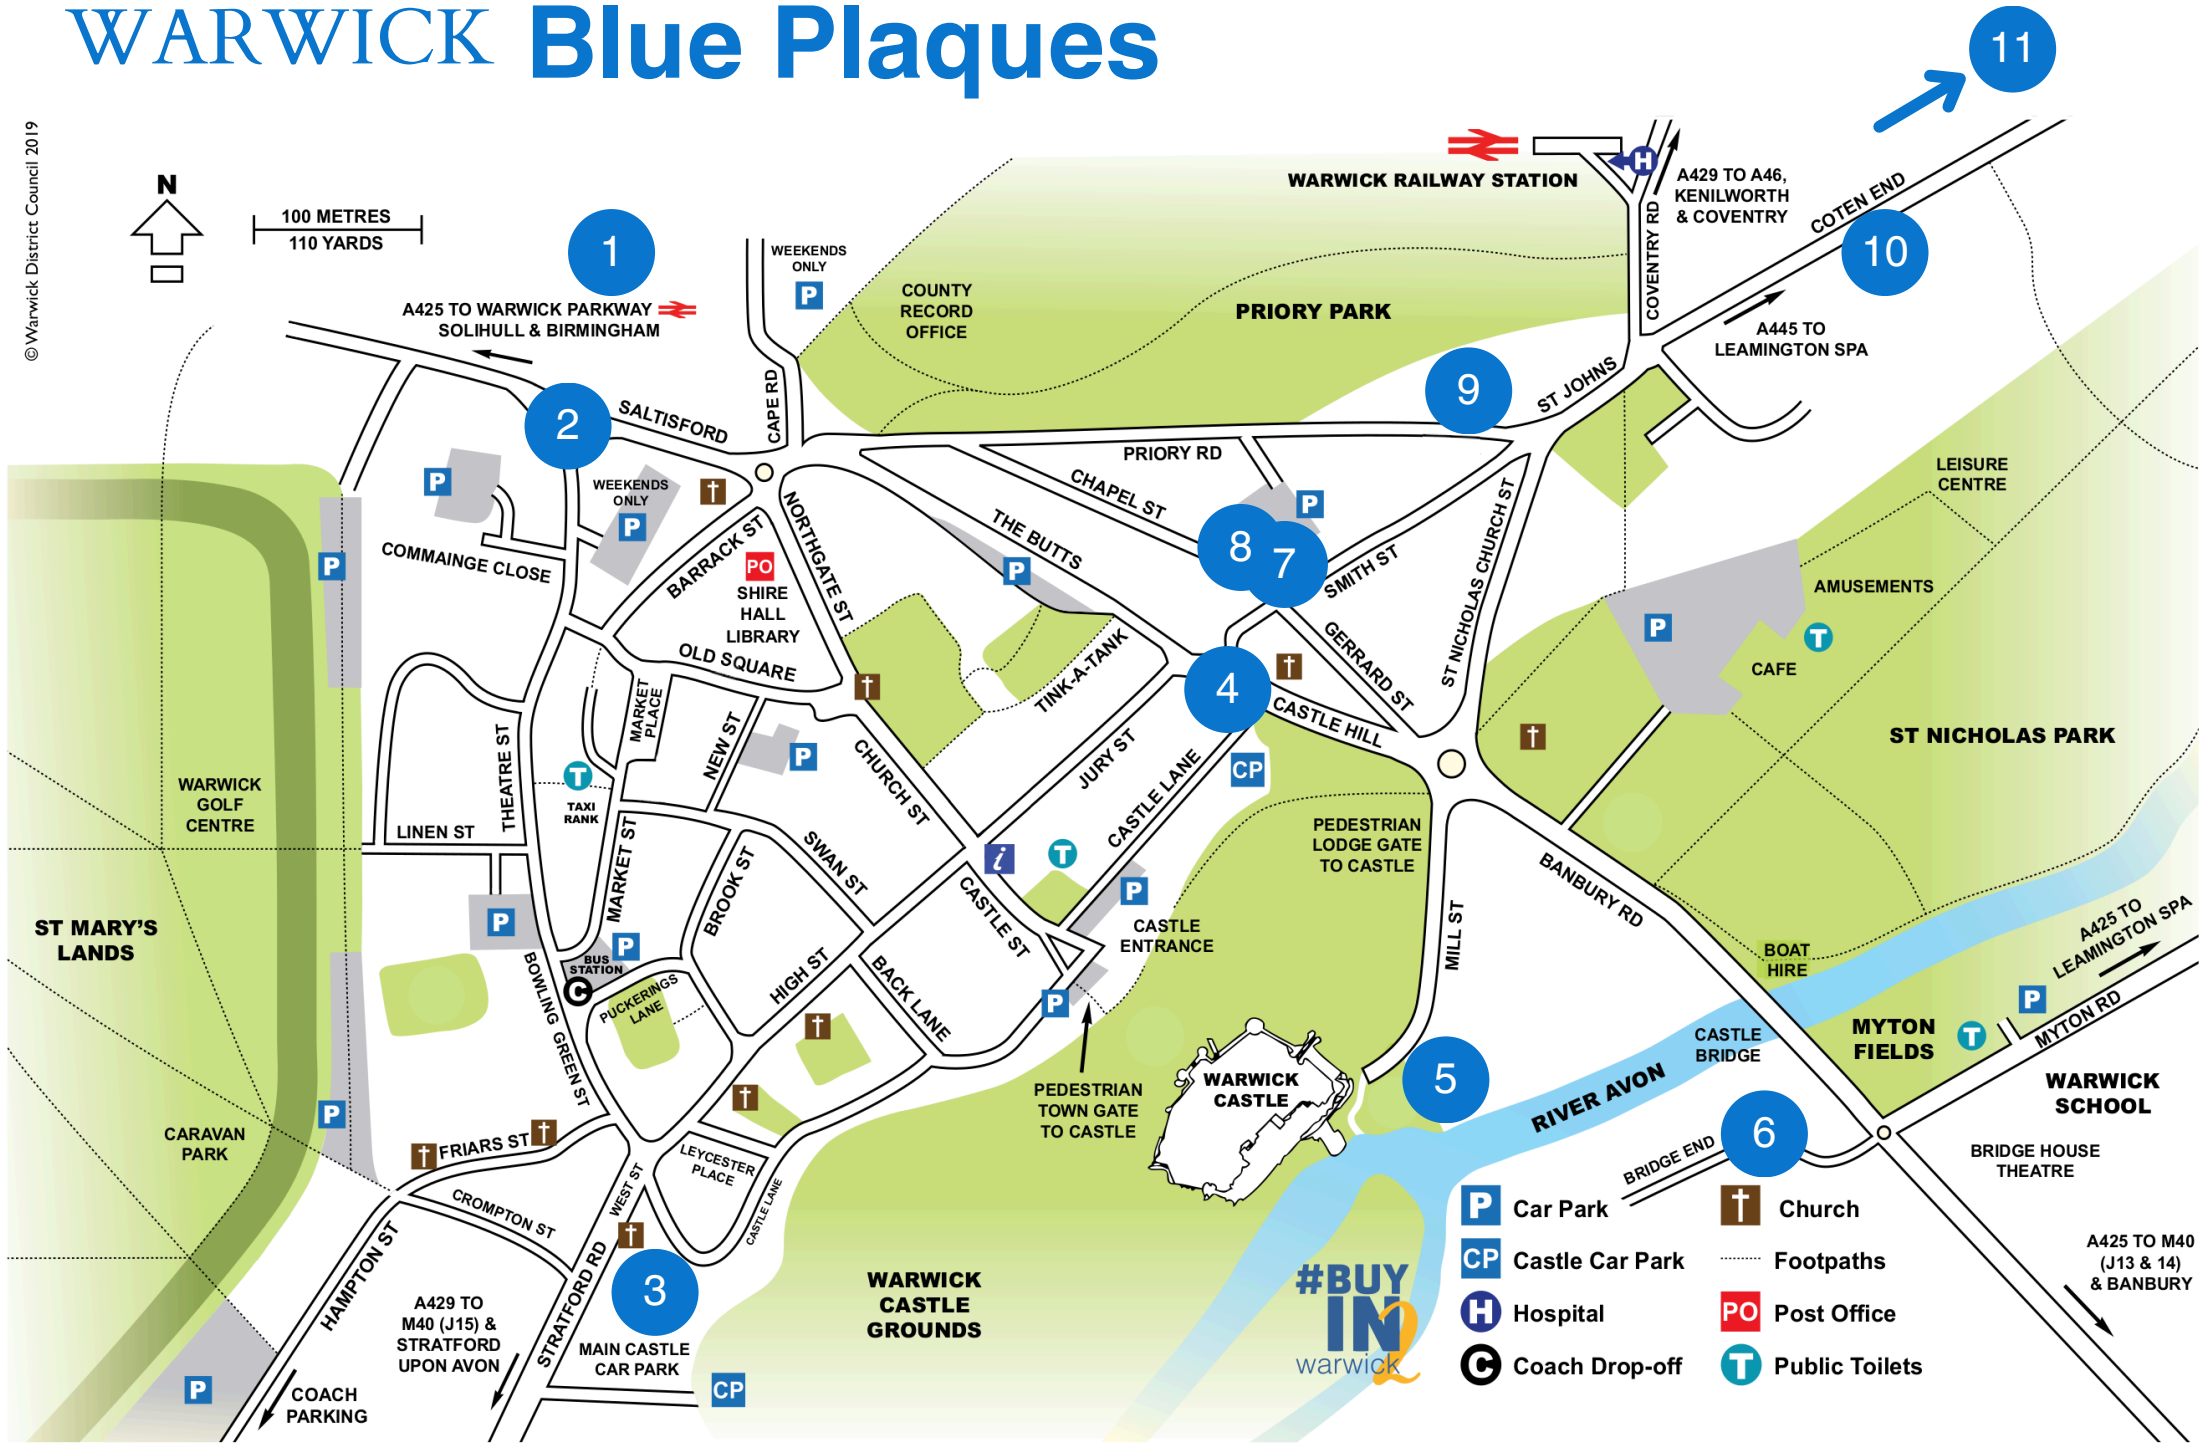

WARWICK Blue Plaques

© Warwick District Council 2019

100 METRES
110 YARDS

- P** Car Park
- CP** Castle Car Park
- H** Hospital
- C** Coach Drop-off
- Ⓜ** Church
- ⋯** Footpaths
- PO** Post Office
- T** Public Toilets